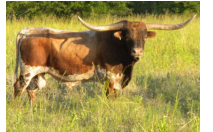

RC CRYSTAL

Concealed Weapon

CR Venus in Red

GOLD MINE 1

PCC DOUBLE DELIGHT

DIAMOND W PAY CASH

DELTA URSULA

J.R. GRAND SLAM