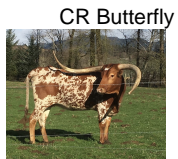

RC LARSON LONGHORNS

CR Butterfly

Date of Birth: 12/08/2009
 Registration 1: CAI269896
 Breeder: RC Larson Longhorns
 Owner: Alexandra Dees

Courtesy of RC Larson Longhorns AI & Embryo Services

Total Horn: 78.7500 on 10/06/2012
 TTT: 65.0000 on 12/02/2014